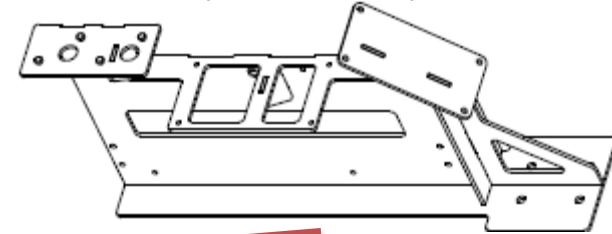

Center Console Weldment
(12547499)