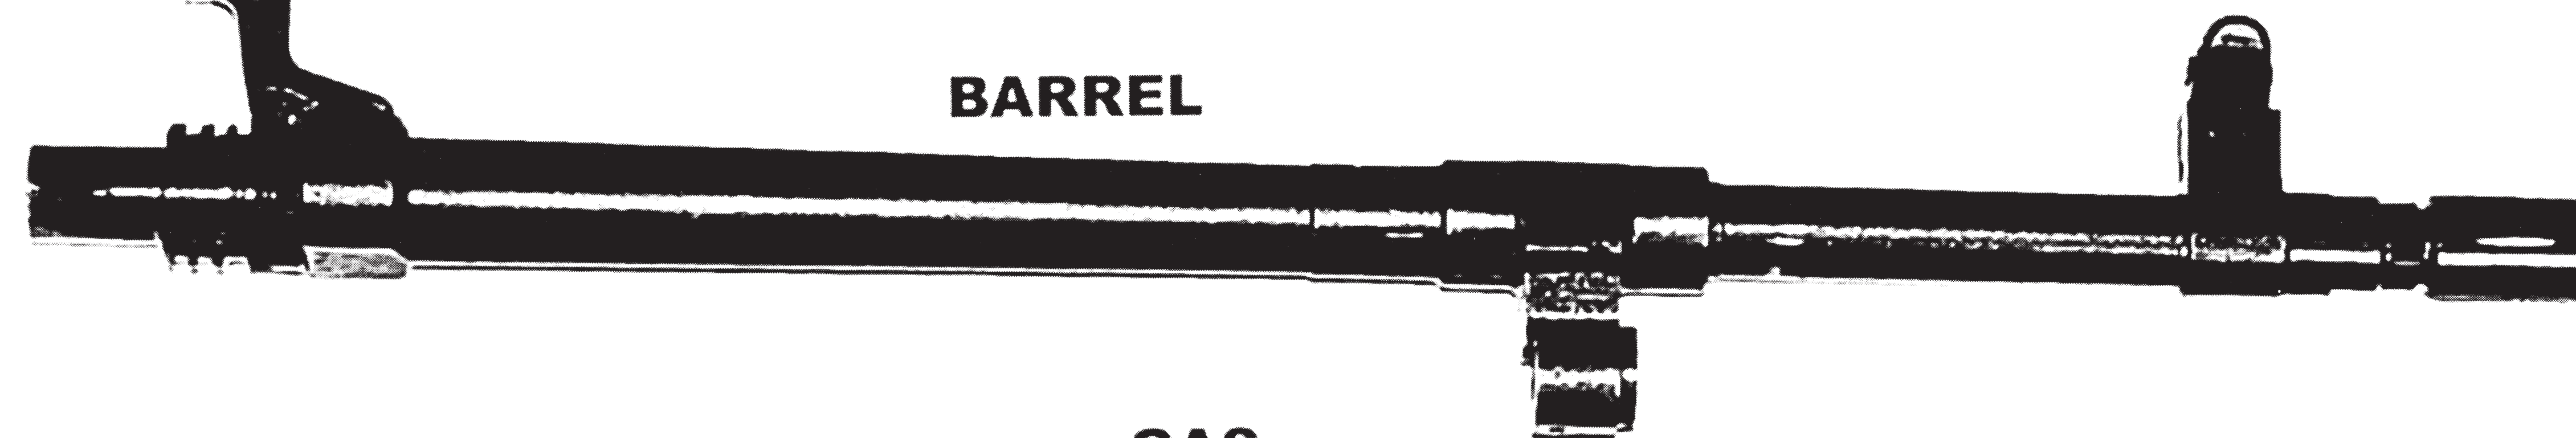

M240B Machine Gun Disassembly Mat

Headquarters, Department of the Army

BUTT STOCK W/BUFFER

BOLT AND OPERATING ROD ASSEMBLY

DRIVE SPRING ASSEMBLY

FEED TRAY COVER

FEED TRAY COVER PIN

FEED TRAY

PIN AND TRIGGER ASSEMBLY

BARREL

GAS REGULATOR

GAS REGULATOR COLLAR

UPPER HAND GUARD

RECEIVER

LOWER HAND GUARD