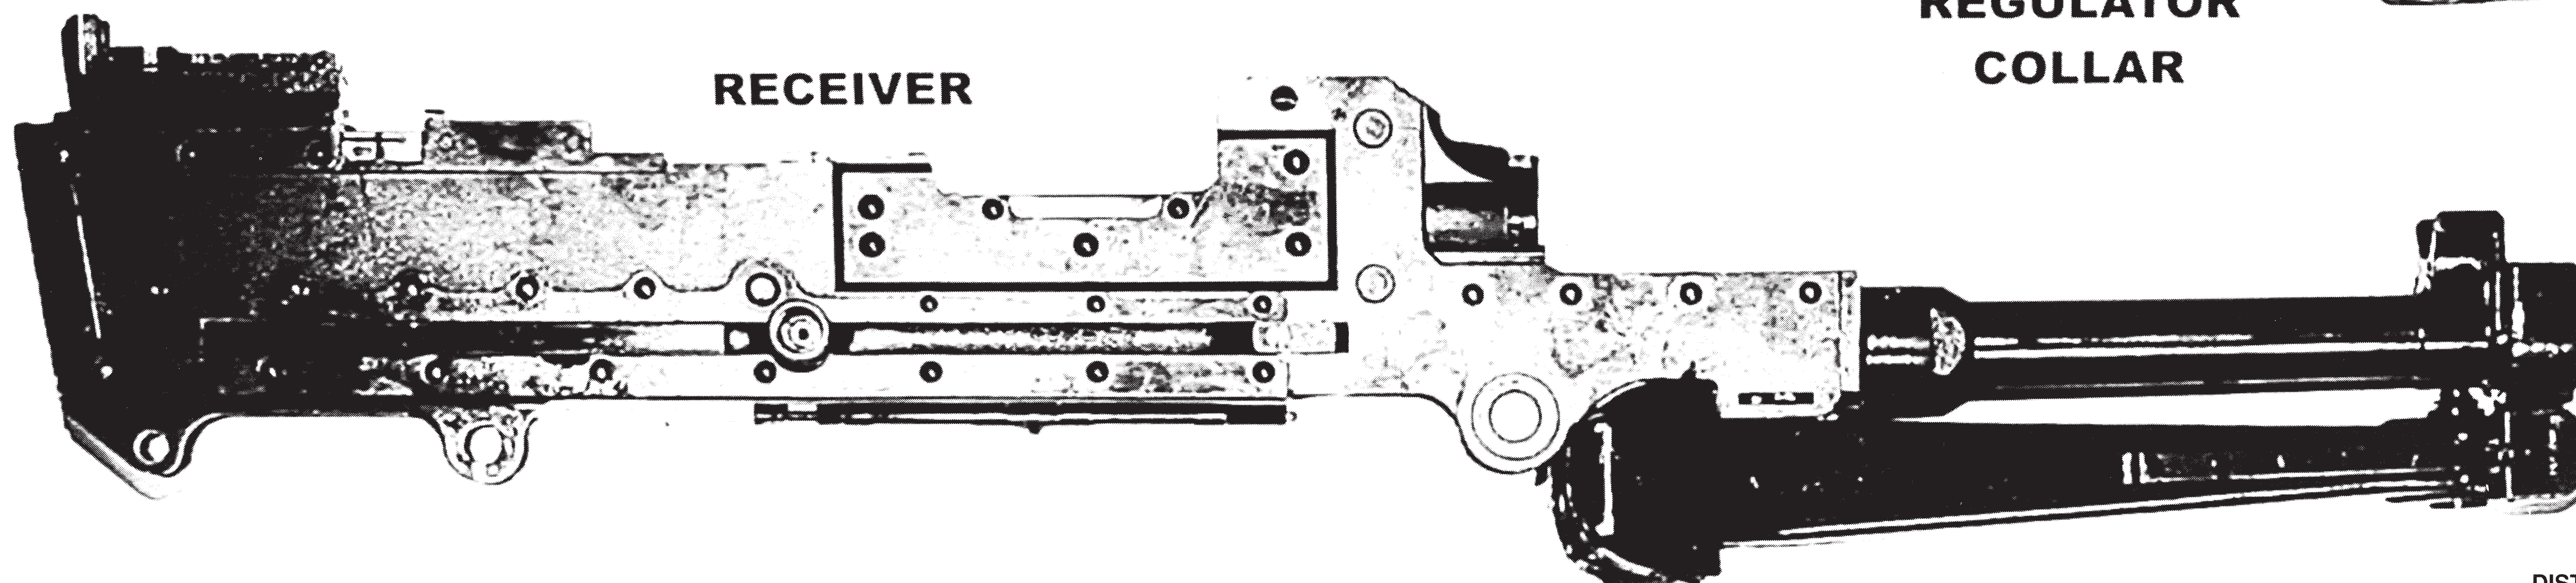

M240B Machine Gun Disassembly Mat

Headquarters, Department of the Army

RECEIVER