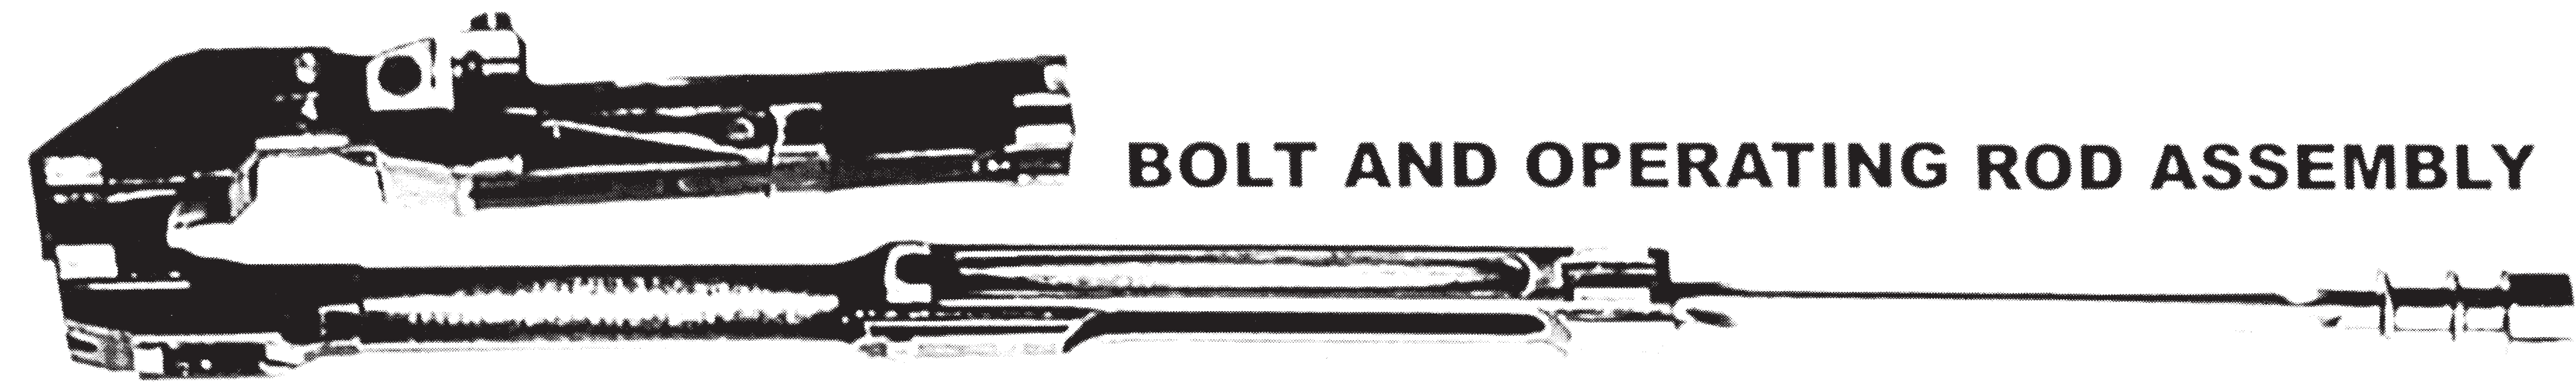

M240B Machine Gun Disassembly Mat

Headquarters, Department of the Army

BUTT STOCK W/BUFFER

BOLT AND OPERATING ROD ASSEMBLY

DRIVE SPRING ASSEMBLY

FEED TRAY COVER

FEED TRAY COVER PIN

FEED TRAY