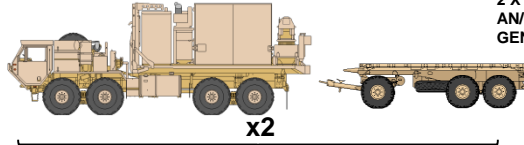

FORWARD SUPPORT COMPANY (IN), BSB, SBCT

FIELD MAINTENANCE SECTION PARA 06

0/0/45/45

2 X NVG
AN/VRC-90F
DVE AN/VAS-5

2 X NVG
AN/VRC-90F

2 X NVG
AN/VRC-90F
GEN SET G36237