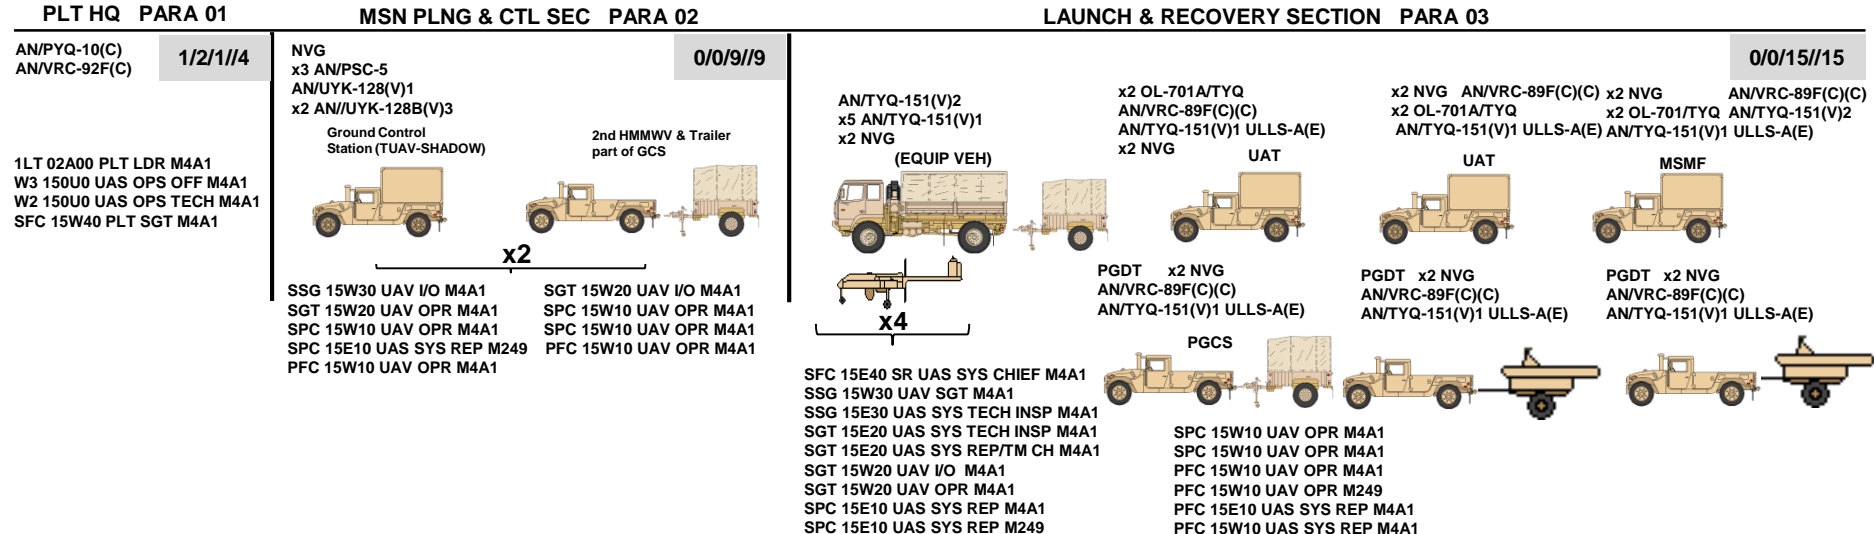

Tactical Unmanned Aircraft System (TUAS) Platoon, BEB, SBCT

01708KA00
1/2/25/1/28

MISSION: To provide airborne imagery intelligence support.

EQUIPMENT SUMMARY

WEAPONS			VEHICLES, TRAILERS AND TRLR MTD SYSTEMS	
B49004 BAYONET MULTIPURPOSE SYSTEM: XM9	28	T81951	TERMINAL VIDEO MULTIFUNCTIONAL REMOTE UAS: AN/USQ-210	2
M09009 MACHINE GUN 5.56 MILLIMETER: M249	3	A27808	UNMANNED AIRCRAFT TRANSPORTER (TUAS-SHADOW):	2
CO6935 RIFLE 5 56 MILLIMETER: M4	25	Z05159	UNIVERSAL GROUND: CONTROL STATION 788 (UGCS-788)	2
		Z05158	PORTABLE GROUND DATA TERMINAL:	1
		Z05160	PORTABLE GROUND CONTROL STATION (PGCS):	1
		T05002	TAC AUTOMATIC LANDIND SYS (TALS): (TUAV-SHADOW)	2
		T37588	TRUCK UTILITY EXPD CAP ENHANCED: M1152A1	8
		T59448	TRUCKCARGO: WO/WINCH	1
		T95924	TRAILER CARGO: HIGH MOBILITY 1-1/4 TON	4
		Z05161	UNMANNED AIRCRAFT RQ-7BV2:	4
		U31900	UNMANNED AIRCRAFT LAUNCHER:	2
		Z05070	UNIVERSAL GROUND DATA TERMINAL: (UGDT)	2
MISCELLANEOUS EQUIPMENT				
G36237 GENERATOR SET DIESEL: 60HZ AC MEP-531A	8			
J00697 JOINT CHMCL AGENT: DETECTOR	3			
M12986 MASK CHEMCL BIO JOINT SERVICE GEN PUR: FIELD M50	28			
C05036 COMPUTER SET DIGITAL (JBC-P): AN/UYK-128B(V)3	4			
G49966 GEN ST DED15KWW 50/60HZ: SKID-MTD	2			
			NIGHT VISION/OBSERVATION	
		N05482	NIGHT VISION: GOGGLE	22