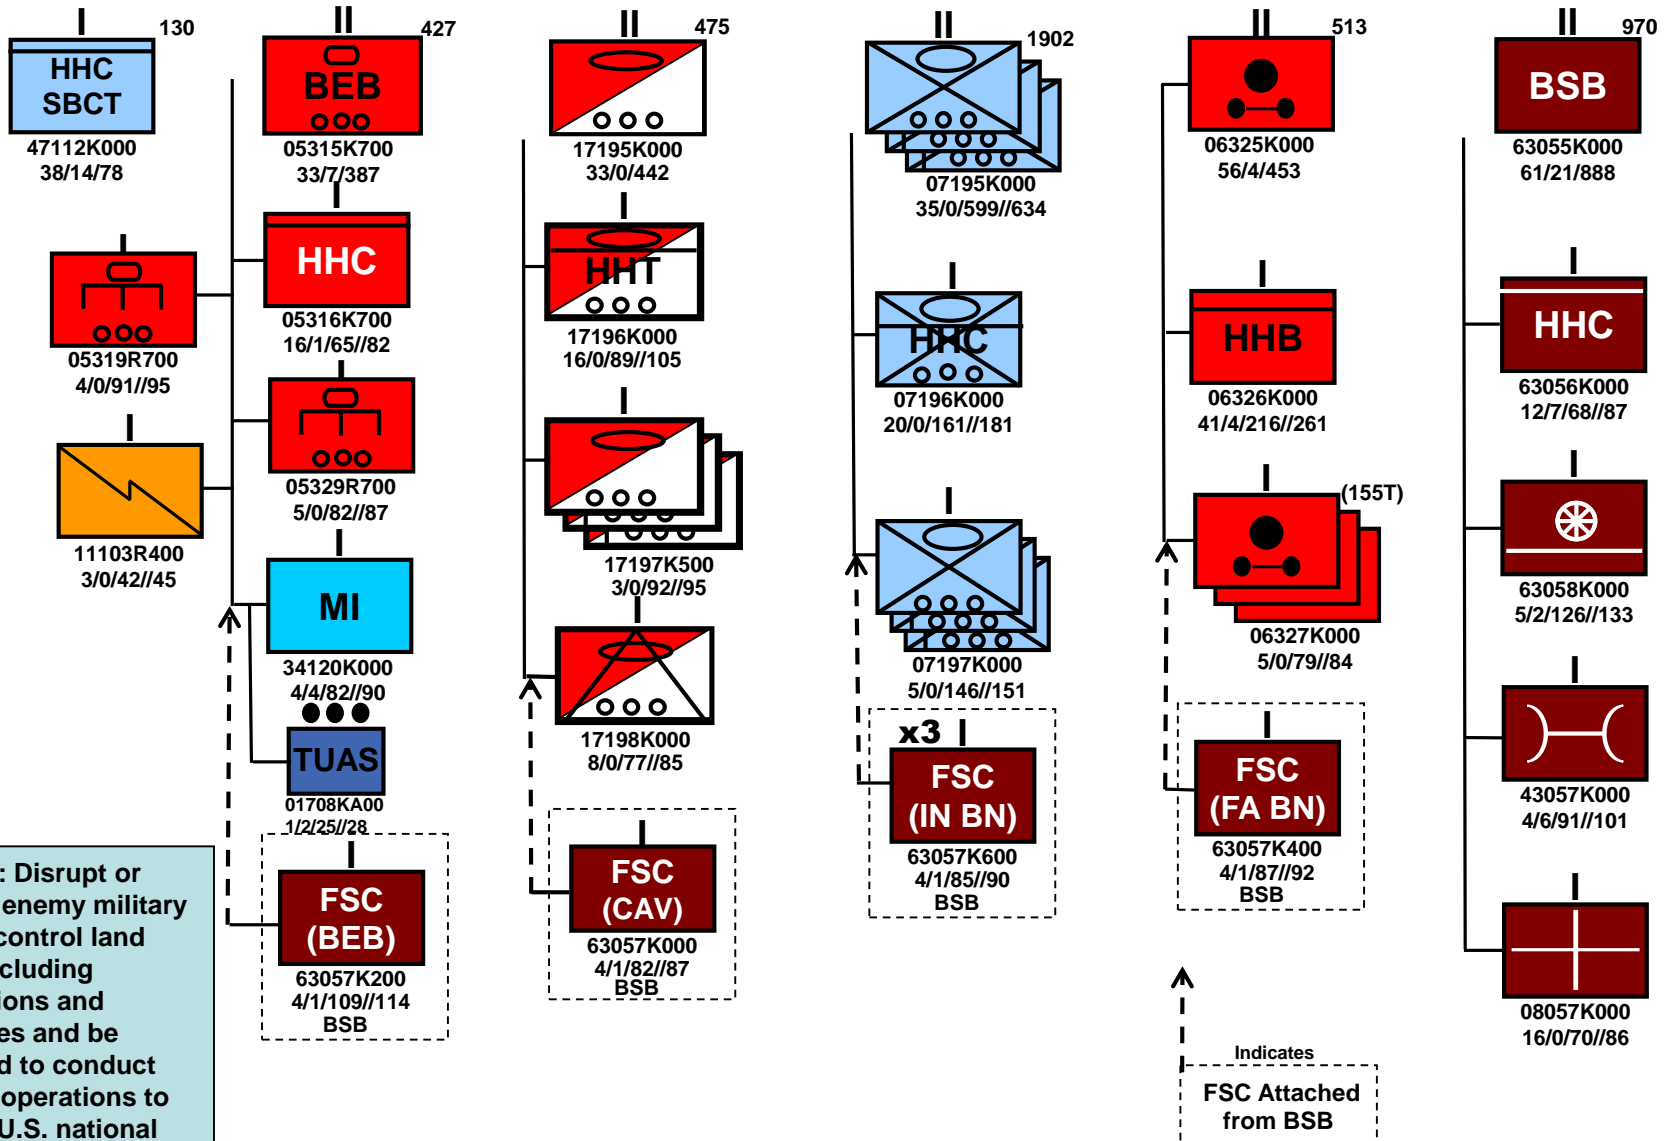

# STRYKER BRIGADE COMBAT TEAM

(2017 Objective TOE)  
SRC 47110K000

Mission: Disrupt or destroy enemy military forces, control land areas including populations and resources and be prepared to conduct combat operations to protect U.S. national interests.