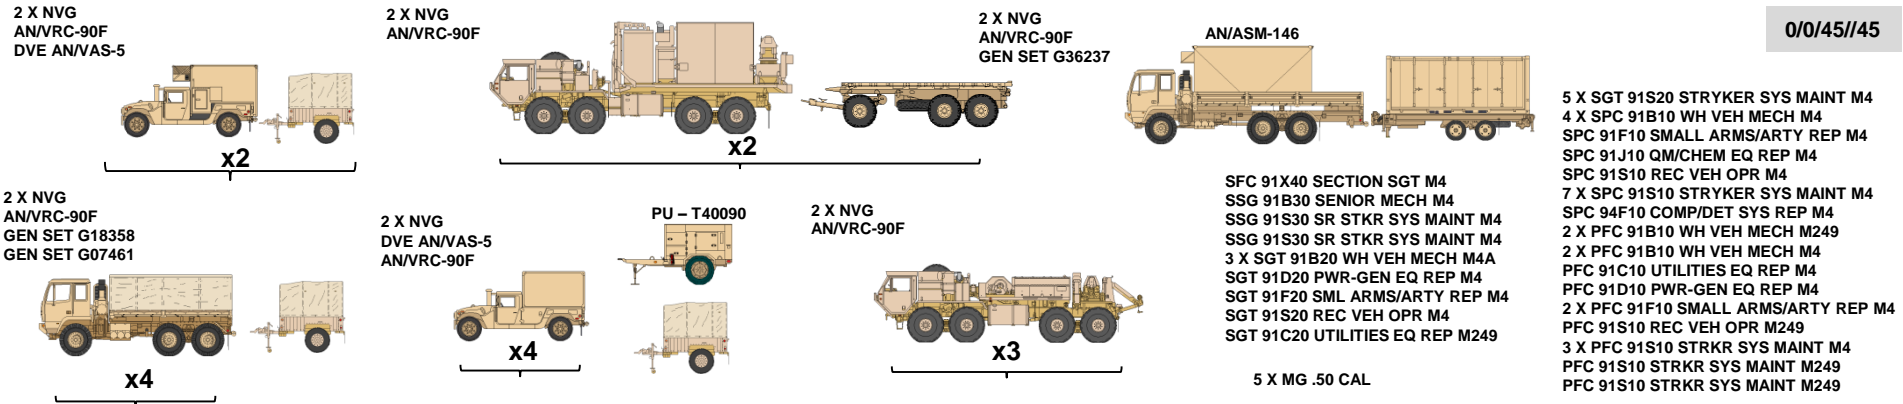

FORWARD SUPPORT COMPANY (IN), BSB, SBCT

FIELD MAINTENANCE SECTION PARA 06

0/0/45/45

EQUIPMENT SUMMARY