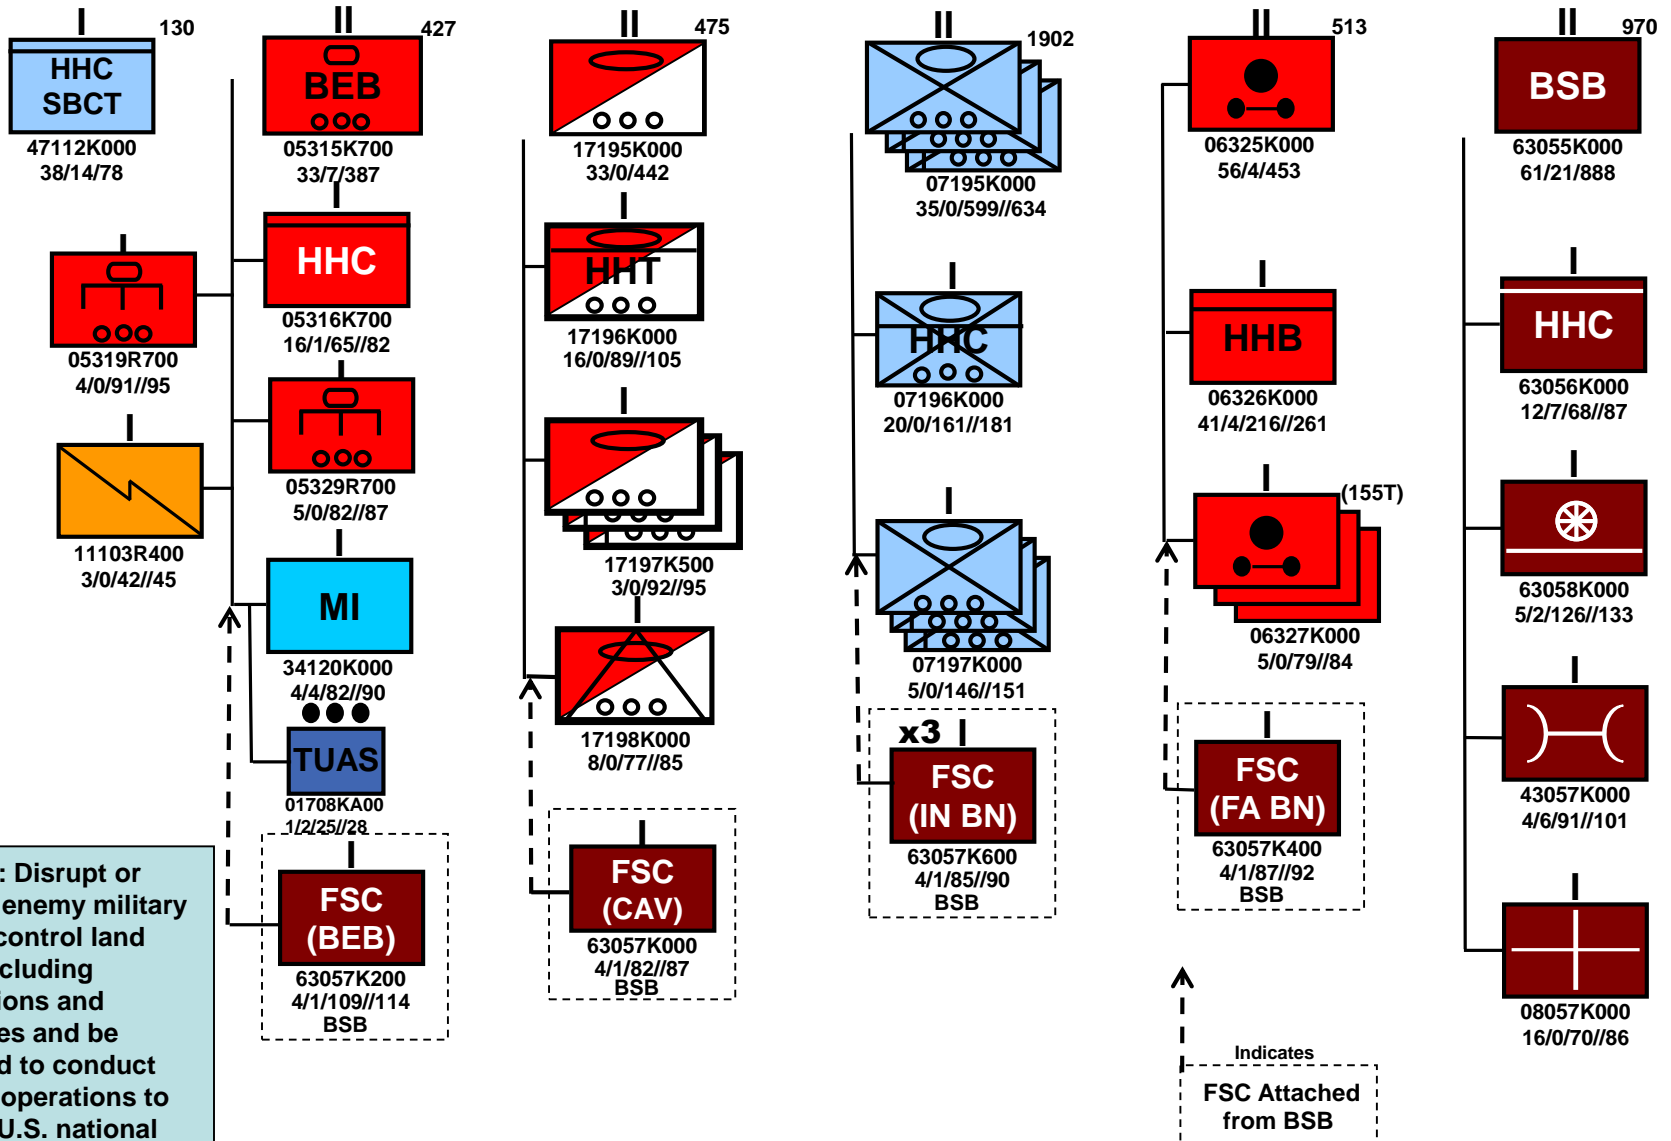

1/0/15//16

Individual Weapon

Multiplier: This shows 3 Platoons, each with 4 Tanks

Paragraph Personnel Numbers O/WO/E//TOTAL

THIS PAGE INTENTIONALLY BLANK

STRYKER BRIGADE COMBAT TEAM

(2017 Objective TOE)
SRC 47110K000