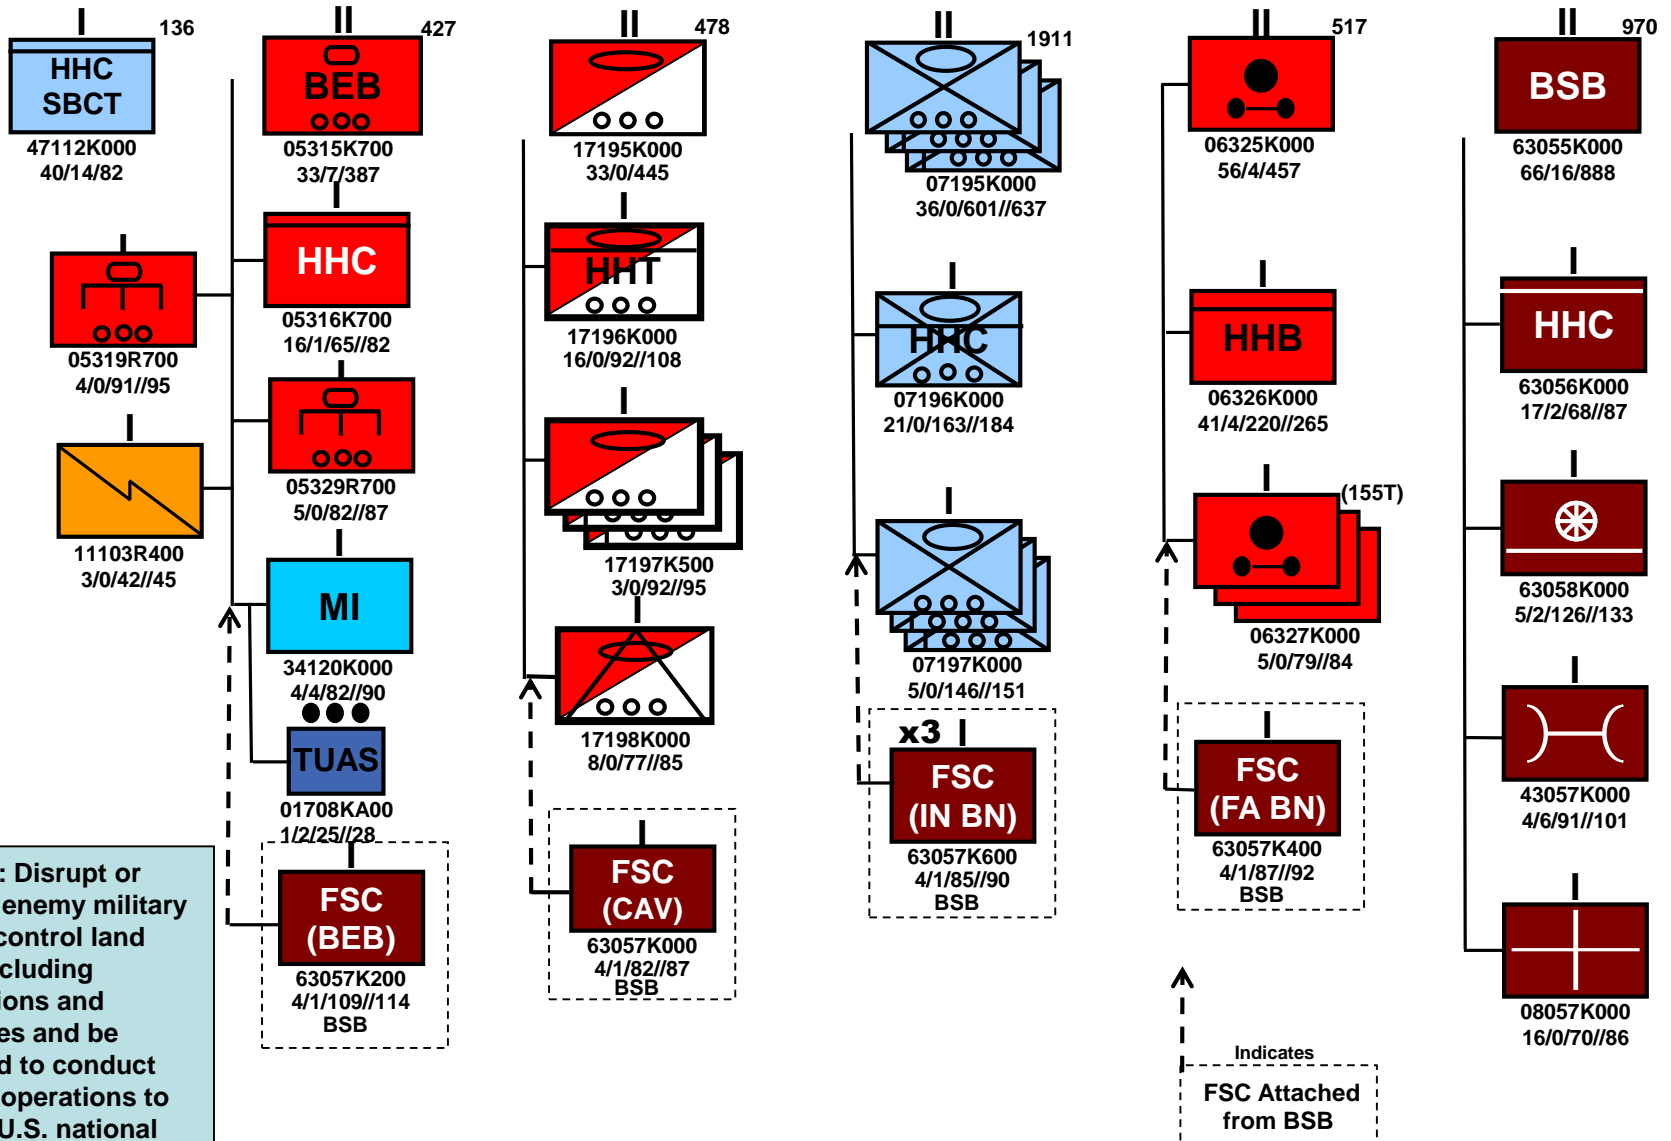

# STRYKER BRIGADE COMBAT TEAM

(2017 Objective TOE)  
SRC 47110K000

Mission: Disrupt or destroy enemy military forces, control land areas including populations and resources and be prepared to conduct combat operations to protect U.S. national interests.