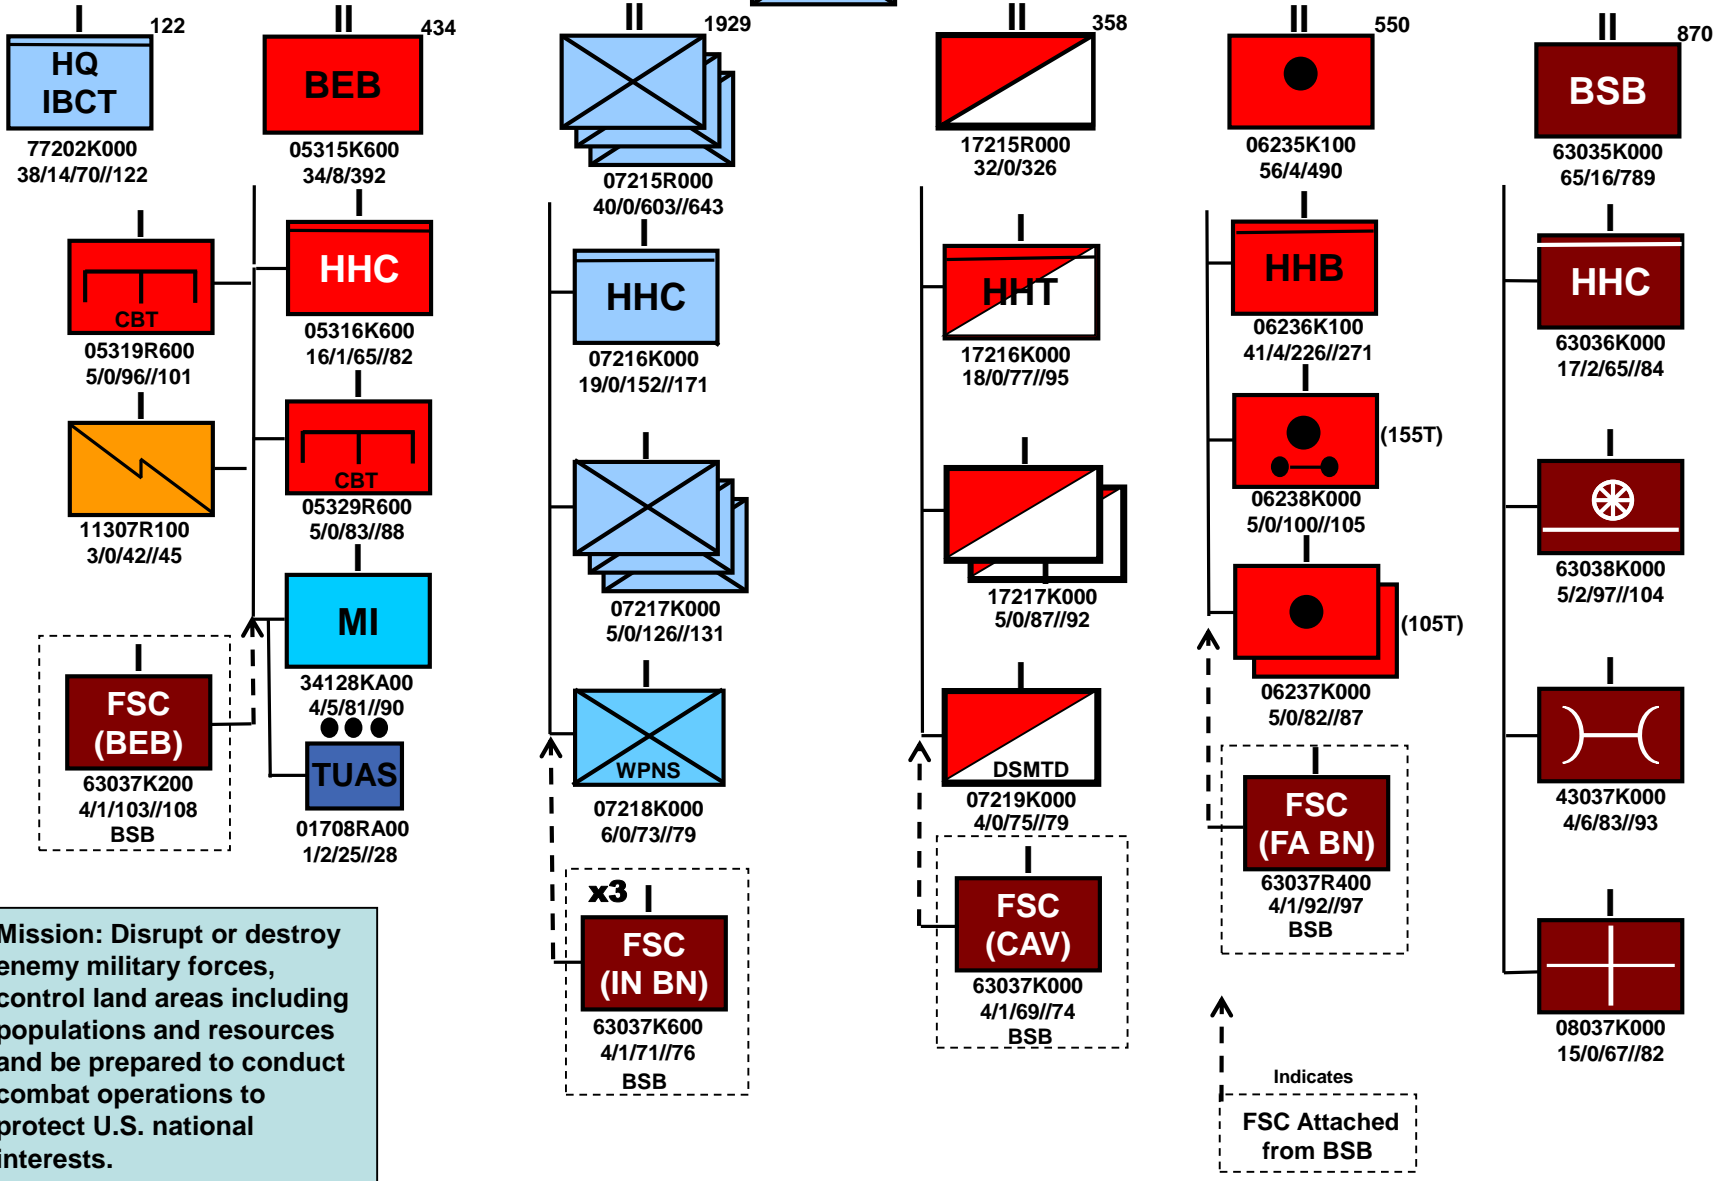

UNMANNED AERIAL VEHICLE LAUNCHER:
 (TUAV-SHADOW)

RADAR SET: AN/TPQ-37(V)9

RADAR SET: AN/TPQ-36(V)10

ASSAULT KITCHEN

ASSAULT KITCHEN

PU 797: GEN SET DED TM: 5KW 60HZ
 PU 798: GEN SET DED TM: 10KW 60HZ
 PU 801: GEN SET DSL ENG TM: 15KW
 50/60HZ

Explanation of Graphics

THIS PAGE INTENTIONALLY BLANK

INFANTRY BRIGADE COMBAT TEAM

265/42/3956//4263

(2017 Objective TOE)
SRC 77300K000

HEADQUARTERS, IBCT

77202K000
38/14770/122

COMMAND GROUP PARA 01

CURRENT OPS PARA 02

MISSION: To provide command, control, and supervision of the operation of the brigade and attached units. The Headquarters and Headquarters Company (HHC) also provides operating personnel to support functional requirements for the headquarters.