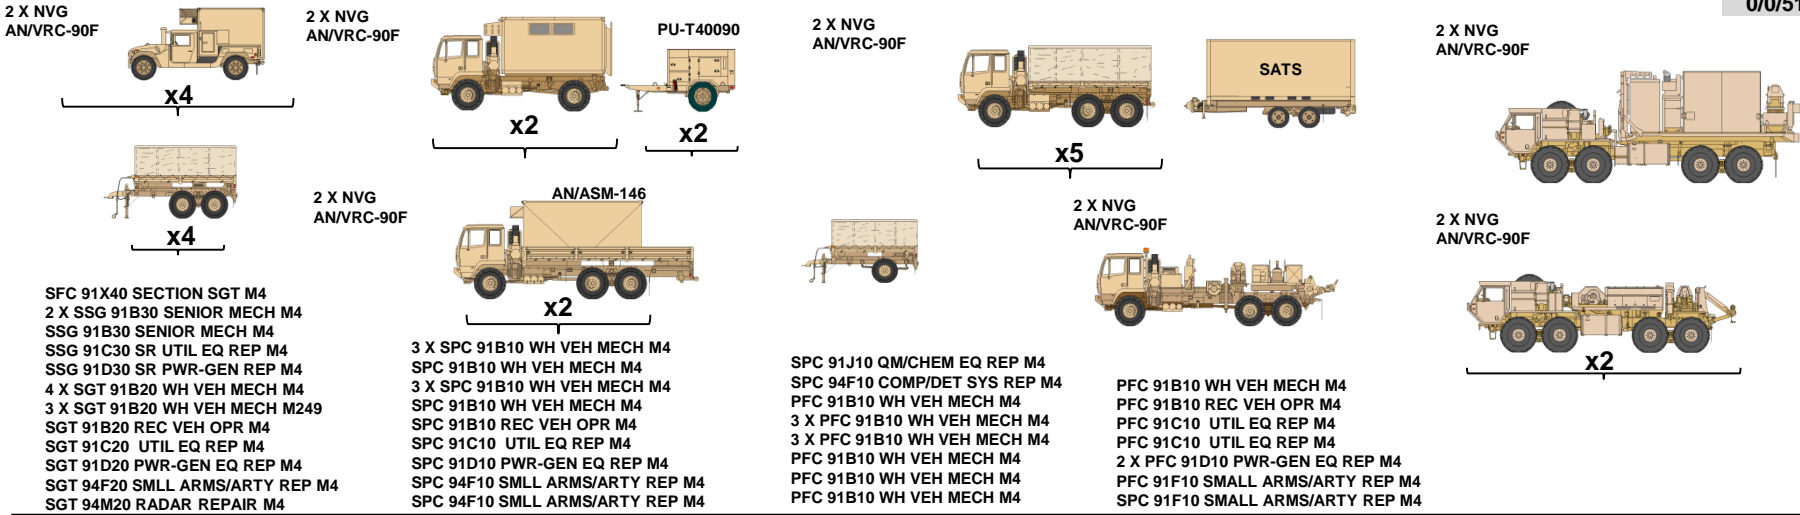

FORWARD SUPPORT COMPANY (FA), BSB, IBCT

FIELD MAINTENANCE SECTION PARA 06

0/0/51/51

EQUIPMENT SUMMARY

WEAPONS				VEHICLES, TRAILERS AND TRLR MTD SYS	
B49004	BAYONET MULTIPURPOSE SYS: XM9	97	L26934	LTT TRAILER-MTD: PU-2001/5 KW/50/60 HZ	1
L69080	LAUNCHER GRENADE: M320A1	4	L84622	LTT TRAILER-MTD: PU-2002/10 KW/50/60 HZ	1
M09009	MACHINE GUN 5.56 MILLIMETER: M249	10	T37588	TRUCK UTILITY EXPANDED CAPACITY ENHANCED: M1152A1	8
M39263	MACHINE GUN: LIGHT 5.56MM M249	4	T40090	TRAILER-MTD: PU-2101/15KW 50/60HZ HZ/M200A1	3
M39331	MACHINE GUN: CALIBER .50	7	T41515	TRUCK CARGO: 5TON WO/WINCH	7
M92362	MACHINE GUN GRENADE 40MM: MK19 MOD III	2	T49255	TRUCK LIFT FORK: DSL DRVN 4000LB CAP ROUGH TERR	1
M92841	MACHINE GUN: 7.62MM M240B	7	T55054	TRUCK PALLETIZED (LHS): M1120A4	6
P98152	PISTOL 9MM AUTOMATIC: M9	1	T56383	TRUCK UTIL EXPANDED CAP ENHANCED 4X4: M1165A1	1
C06935	RIFLE 5 56 MILLIMETER: M4	87	T59448	TRUCK CARGO: WO/WINCH	2
MISCELLANEOUS EQUIPMENT			T62359	TRUCK VAN: M1079A1P2 WO/WINCH	2
A94943	ASSAULT KITCHEN: (AK)	3	T63161	TRUCK WRECKER: M984A4	1
C27633	CONTAINERIZED KITCHEN: CK	1	T67136	TRUCK: EXPANDABLE VAN WO/WINCH	1
C05021	COMMUNICATION SYSTEM: AN/MRC-149	1	T88983	TRUCK TRACTOR: WO/WINCH	1
G07461	GEN SET DED 10KW 50/60HZ: SKID-MTD	2	T93271	TRUCK CARGO: LWB WO/WINCH	2
G36237	GENERATOR SET DIESEL: 60HZ AC MEP-531A	2	T93761	TRAILER: PALLETIZED LOADING 8X20	5
G42488	GEN SET DID 5KW 50/60HZ: SKID-MTD	1	T94671	TRUCK WRECKER:	2
C05036	COMPUTER SET DIGITAL (JBC-P): AN/UYK-128B(V)3	4	T95555	TRAILER CARGO: MTV W/DROPSIDES M1095	5
C05054	COMPUTER SET: DIGITAL (JBC-P LOG) AN/UYQ-90B(V)5	16	T95992	LIGHT TACTICAL TRAILER: 3/4 TON	3
M12986	MASK CHEM BIO JOINT SERVICE GEN PURPOSE: FIELD M50	97	T96564	TRAILER FLAT BED: M1082 TRLR CARGO LMTV W/DROPSIDES	1
M30688	MULTI-TEMP REFRIGERATE CONTAINER SYS: MTRCS	1	W98825	TRAILER TANK: WATER 400 GAL 1-1/2 TON 2 WHEEL W/E	2
G18358	GEN SET: DED SKID MTD 3KW 60HZ	1	L05010	LIGHT CAPACITY ROUGH TERR FORKLIFT (LCRTF): 5K	1
N05004	NETT WARRIOR SYSTEM:	5	Z36683	TRAILER TANK WATER (CAMEL): 800 GAL 5TON W/E	1
R05005	RADIO SET: AN PRC-154A(V)1	5	F64544	FORWARD: REPAIR SYSTEM (FRS)	1
R44999	RADIO SET: AN/VRC-89F(C)	1	M05027	M-ATV UI CROWS WITH WIN-T SNE:	1
T20131	MODULAR FUEL SYS-TANK RACK MODULE: WITH RETAIL CAPABILITY	4	Z05317	TRUCK: M1120A4 WITH ECHU	2
R45543	RADIO SET: AN/VRC-92F(C)	3	T05047	TRAILER TANK WATER (CAMEL): 800 GAL 5 TON W/E	1
R68044	RADIO SET: AN/VRC-90F(C)	31	B83002	PLATFORM: CONTAINER ROLL IN/ROLL OUT	31
NIGHT VISION/OBSERVATION			S25681	SHOP EQUIPMENT: CONTACT MAINTENANCE ORD/ENG TRUCK MOUNTING	4
N05482	NIGHT VISION: GOGGLE	71	T24523	SHOP EQUIPMENT ARTILLERY: FIELD MAINT SET N LESS PWR	1
S90535	MEDIUM WEAPON THERMAL SIGHT (MWTS): AN/PAS-13(V)2	11	W51499	SHOP SET SMALL ARMS: FIELD MAINTENANCE BASIC	1
S90603	HEAVY WEAPON THERMAL SIGHT (HWTS): AN/PAS-13(V)3	9