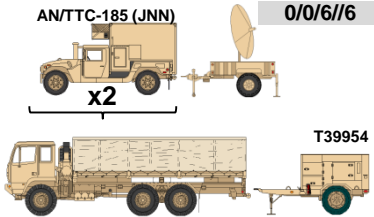

JOINT NTRWK NODE/SMART-T TEAM 2 PARA 06

2 X RETRANS TEAM PARA 08

EPLRS NETWORK MANAGER AND GATEWAY TEAM 1 PARA 09

EPLRS NETWORK MANAGER AND GATEWAY TEAM 2 PARA 10

0/0/6/6
2 X NVG
AN/VRC-90F
AN/TTC-185 (JNN)

2 X NVG
AN/VRC-90F
GEN SET SKID (G49966)

T39954
SPC 25N10 NODAL NET SYS OPR-MNT M4
PFC 25Q10 RANGE EXT OPR M4
PFC 25N10 NODAL NET SYS OPR-MNT M4
SPC 25N10 NODAL NET SYS OPR-MNT M4
PFC 25S10 SATCOM SYS OPR-MNT M4
PFC 25S10 SATCOM SYS OPR-MNT M4

AN/TSC-154