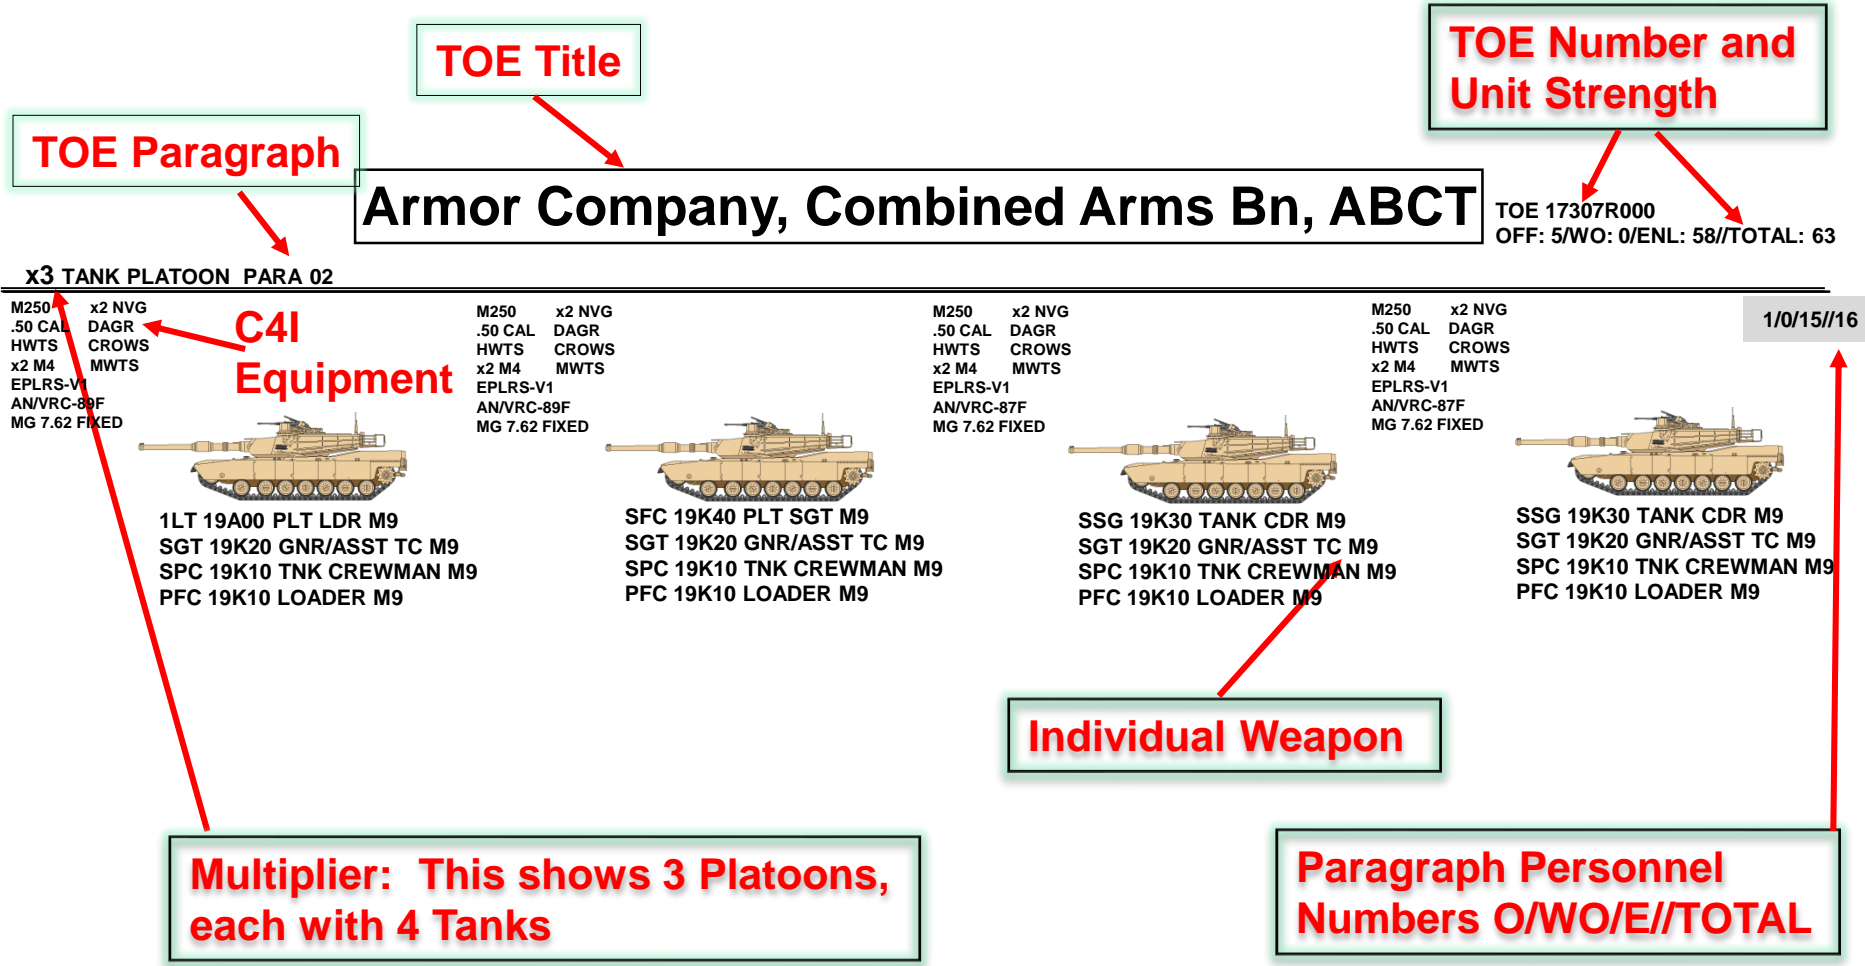

Explanation of Graphics